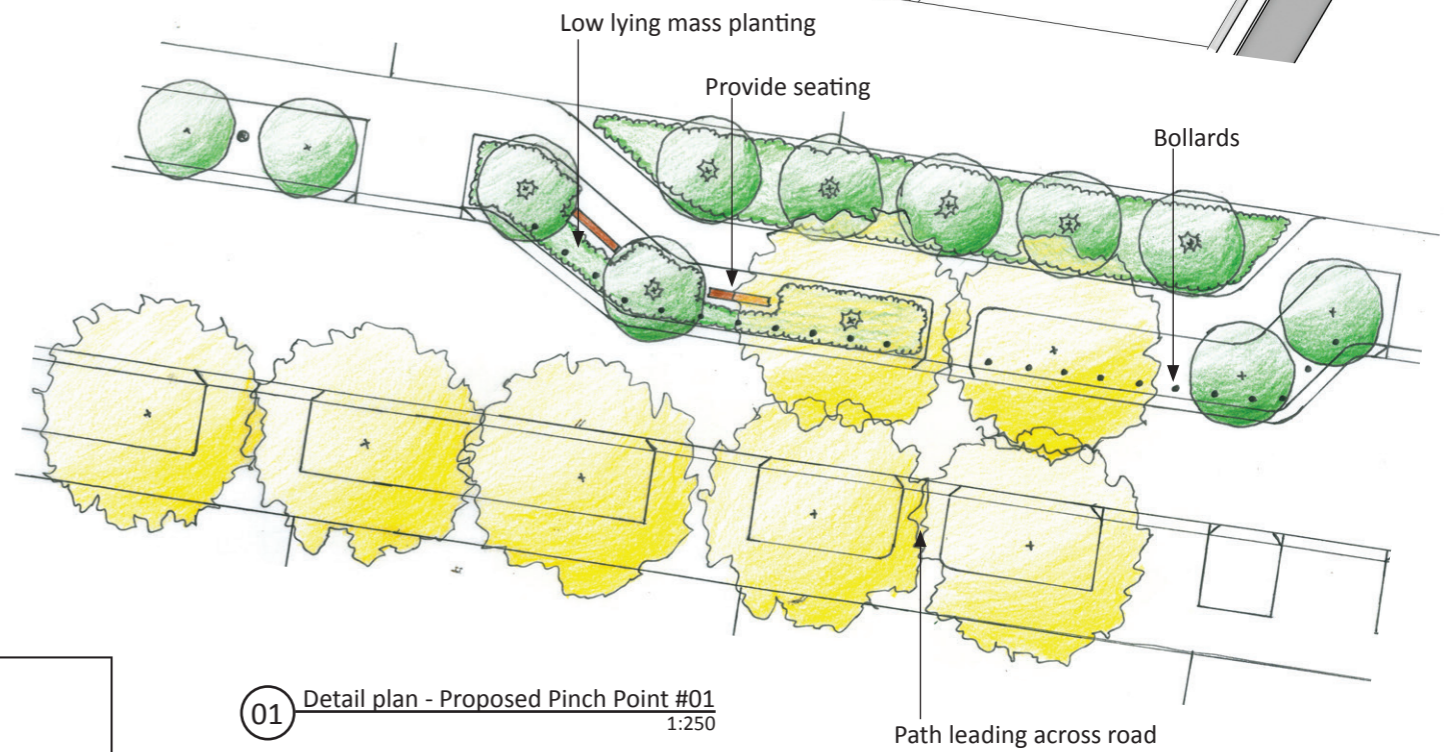

Proposed Street Trees:

***Zelkova serrata*
'Goldenflame'**

A very adaptable deciduous tree with excellent uniformity and branch structure providing brilliant shade. Excellent street and avenue tree where its natural habit allows vehicular and pedestrian traffic to pass. Golden-Yellow leaves in spring darkening to a light green during summer. Grows at a moderate to fast rate to reach approx. 10 x 9m at 20 years.

***Gleditsia triacanthos var. inermis*
'Elegantissima'**

One of the most underutilised deciduous trees available to the ornamental tree market in Australia today. A very interesting small, compact form of Gleditsia that will provide year-round interest. Excellent for use as a specimen or screening tree in gardens, courtyards, car parks and streets. Grows at a slow rate to reach approx. 5 x 3m at 20 years.

Legend:

- Zelkova serrata 'Goldenflame'
- Gleditsia 'Elegantissima'
- Raised section of the road narrowed to one lane